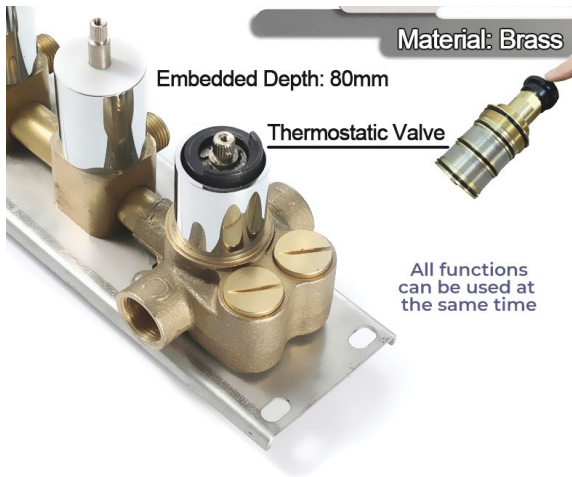

TOUCH PANEL CONTROLLED THERMOSTATIC LED RECESSED CEILING MOUNT MUSICAL WATERFALL RAINFALL SHOWER SYSTEM WITH HAND SHOWER SPECIFICATIONS

- Shower Panel /Hose Material: 304 Stainless Steel
- Shower Head Size: 900*300 mm
- Showerheads Install: Embedded Ceiling Mounted
- Concealed Mixer Install: Wall-Mounted
- LED Shower Head Functions: Rainfall, Waterfall, Mist, Water Column
- Water Pressure: 0.3 MPA
- Water Flow: 16L/min~28L/min
- Shower Accessories Material: Brass
- LED Light: Need to Connect Power
- LED Light Color: 64 Color
- Shower Hose Length: 1.5M
- AC: 100-265V 50/60Hz
- Music: Need Bluetooth

Product shown is only for installation display purpose

Touch Panel Control

- Turn On/Off Control
- MANUAL MODE**
Total 64 colors
- Auto mode setting
- AUTO MODE**
Total 11 Auto mode
- Set the speed of color change, fast/slow

All dimensions and specifications are nominal and may vary. Use actual products for accuracy in critical situations.

Shower Mixer

Product shown is only for installation display purpose

Shower Mixer Connections

Hand Shower

Flow Rate: 2.0 GPM / 7.6 LPM

Spout