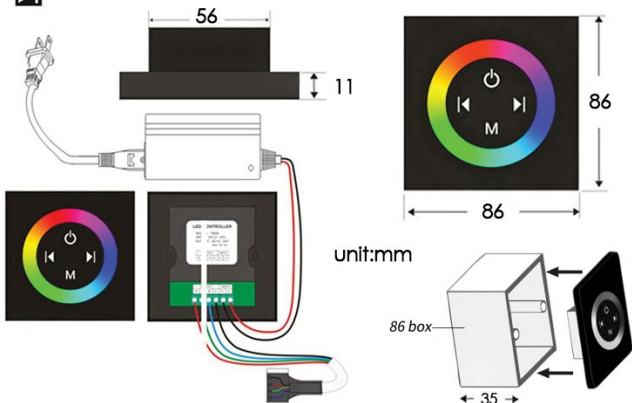

TOUCH PANEL CONTROLLED THERMOSTATIC LED RECESSED CEILING MOUNT MUSICAL WATERFALL RAINFALL SHOWER SYSTEM WITH HAND SHOWER SPECIFICATIONS

- Shower Panel /Hose Material: 304 Stainless Steel
- Shower Head Size: 900*300 mm
- Showerheads Install: Embedded Ceiling Mounted
- Concealed Mixer Install: Wall-Mounted
- LED Shower Head Functions: Rainfall, Waterfall, Mist, Water Column
- Water Pressure: 0.3 MPA
- Water Flow: 16L/min~28L/min
- Shower Accessories Material: Brass
- LED Light: Need to Connect Power
- LED Light Color: 64 Color
- Shower Hose Length: 1.5M
- AC: 100-265V 50/60Hz
- Music: Need Bluetooth

Product shown is only for installation display purpose

Touch Panel Control

- Turn On/Off Control
- MANUAL MODE**
Total 64 colors
- Auto mode setting
- AUTO MODE**
Total 11 Auto mode
- Set the speed of color change, fast/slow

All dimensions and specifications are nominal and may vary. Use actual products for accuracy in critical situations.

Shower Mixer

Product shown is only for installation display purpose

Shower Mixer Connections

Hand Shower

Flow Rate: 2.0 GPM / 7.6 LPM

Spout