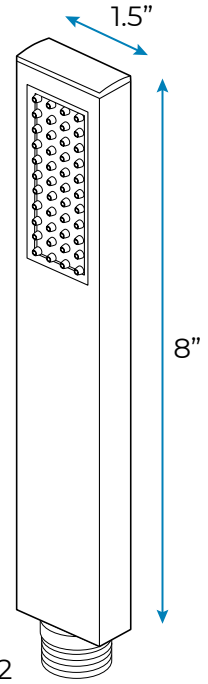

TOUCH PANEL CONTROLLED THERMOSTATIC LED RECESSED CEILING MOUNT MUSICAL WATERFALL RAINFALL SHOWER SYSTEM WITH HAND SHOWER SPECIFICATIONS

- Shower Panel /Hose Material: 304 Stainless Steel
- Shower Head Size: 900*300 mm
- Showerheads Install: Embedded Ceiling Mounted
- Concealed Mixer Install: Wall-Mounted
- LED Shower Head Functions: Rainfall, Waterfall, Mist, Water Column
- Water Pressure: 0.3 MPA
- Water Flow: 16L/min~28L/min
- Shower Accessories Material: Brass
- LED Light: Need to Connect Power
- LED Light Color: 64 Color
- Shower Hose Length: 1.5M
- AC: 100-265V 50/60Hz
- Music: Need Bluetooth

All dimensions and specifications are nominal and may vary. Use actual products for accuracy in critical situations.

Shower Mixer

Product shown is only for installation display purpose

Shower Mixer Connections

Hand Shower

Flow Rate: 2.0 GPM / 7.6 LPM

Spout