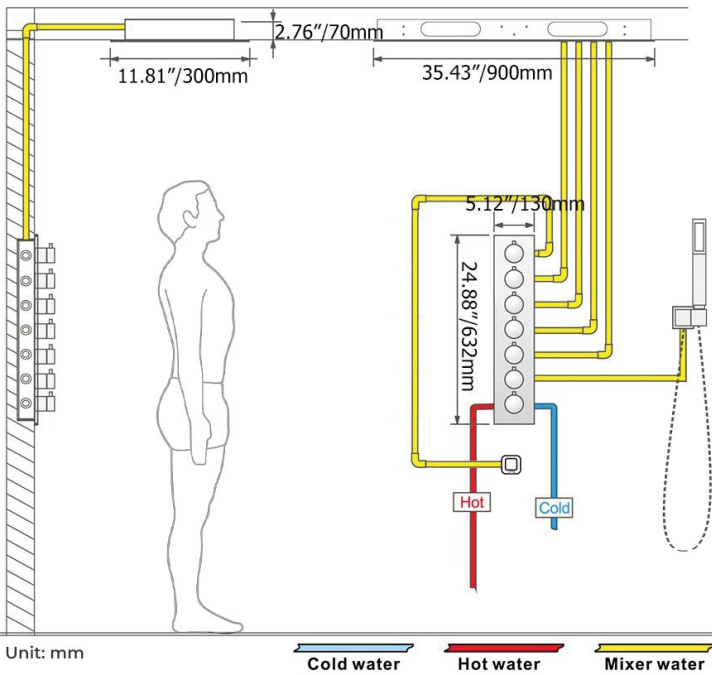

TOUCH PANEL CONTROLLED THERMOSTATIC LED RECESSED CEILING MOUNT MUSICAL WATERFALL RAINFALL SHOWER SYSTEM WITH HAND SHOWER SPECIFICATIONS

- Shower Panel /Hose Material: 304 Stainless Steel
- Shower Head Size: 900*300 mm
- Showerheads Install: Embedded Ceiling Mounted
- Concealed Mixer Install: Wall-Mounted
- LED Shower Head Functions: Rainfall, Waterfall, Mist, Water Column
- Water Pressure: 0.3 MPA
- Water Flow: 16L/min~28L/min
- Shower Accessories Material: Brass
- LED Light: Need to Connect Power
- LED Light Color: 64 Color
- Shower Hose Length: 1.5M
- AC: 100-265V 50/60Hz
- Music: Need Bluetooth

Product shown is only for installation display purpose

Touch Panel Control

- Turn On/Off Control
- MANUAL MODE**
Total 64 colors
- Auto mode setting
- AUTO MODE**
Total 11 Auto mode
- Set the speed of color change, fast/slow

All dimensions and specifications are nominal and may vary. Use actual products for accuracy in critical situations.

Shower Mixer

Product shown is only for installation display purpose

Shower Mixer Connections

Hand Shower

Flow Rate: 2.0 GPM / 7.6 LPM

Spout