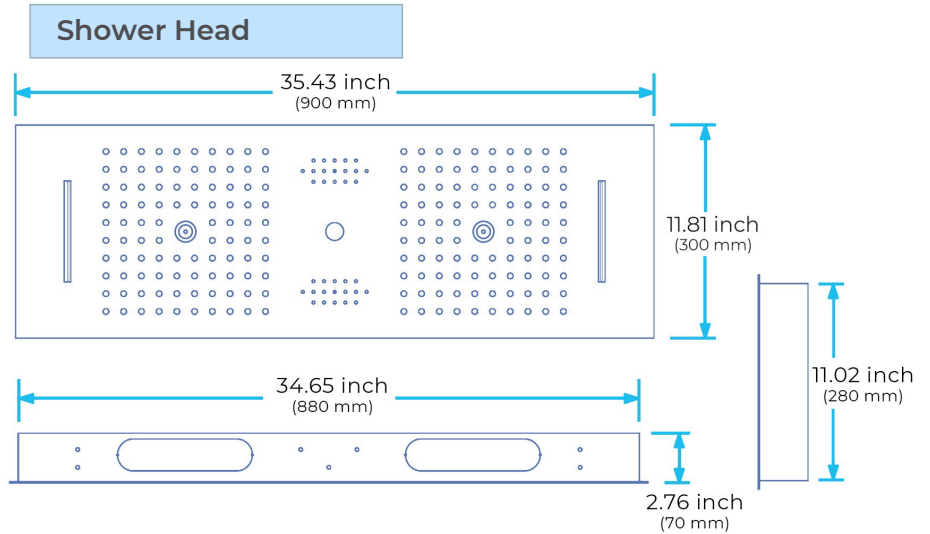

TOUCH PANEL CONTROLLED THERMOSTATIC LED RECESSED CEILING MOUNT MUSICAL WATERFALL RAINFALL SHOWER SYSTEM WITH HAND SHOWER SPECIFICATIONS

- Shower Panel /Hose Material: 304 Stainless Steel
- Shower Head Size: 900*300 mm
- Showerheads Install: Embedded Ceiling Mounted
- Concealed Mixer Install: Wall-Mounted
- LED Shower Head Functions: Rainfall, Waterfall, Mist, Water Column
- Water Pressure: 0.3 MPA
- Water Flow: 16L/min~28L/min
- Shower Accessories Material: Brass
- LED Light: Need to Connect Power
- LED Light Color: 64 Color
- Shower Hose Length: 1.5M
- AC: 100-265V 50/60Hz
- Music: Need Bluetooth

Product shown is only for installation display purpose

Touch Panel Control

- Turn On/Off Control
- MANUAL MODE**
Total 64 colors
- Auto mode setting
- AUTO MODE**
Total 11 Auto mode
- Set the speed of color change, fast/slow

All dimensions and specifications are nominal and may vary. Use actual products for accuracy in critical situations.

Shower Mixer

Product shown is only for installation display purpose

Shower Mixer Connections

Hand Shower

Flow Rate: 2.0 GPM / 7.6 LPM

Spout