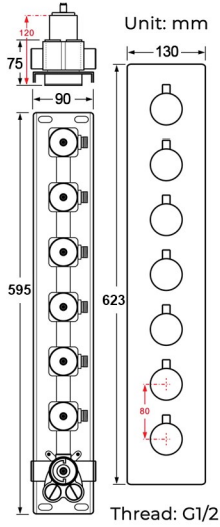

TOUCH PANEL CONTROLLED THERMOSTATIC LED RECESSED CEILING MOUNT MUSICAL WATERFALL RAINFALL SHOWER SYSTEM WITH HAND SHOWER SPECIFICATIONS

- Shower Panel /Hose Material: 304 Stainless Steel
- Shower Head Size: 900*300 mm
- Showerheads Install: Embedded Ceiling Mounted
- Concealed Mixer Install: Wall-Mounted
- LED Shower Head Functions: Rainfall, Waterfall, Mist, Water Column
- Water Pressure: 0.3 MPA
- Water Flow: 16L/min~28L/min
- Shower Accessories Material: Brass
- LED Light: Need to Connect Power
- LED Light Color: 64 Color
- Shower Hose Length: 1.5M
- AC: 100-265V 50/60Hz
- Music: Need Bluetooth

Product shown is only for installation display purpose

Touch Panel Control

- Turn On/Off Control
- MANUAL MODE**
Total 64 colors
- Auto mode setting
- AUTO MODE**
Total 11 Auto mode
- Set the speed of color change, fast/slow

All dimensions and specifications are nominal and may vary. Use actual products for accuracy in critical situations.

Shower Mixer

Product shown is only for installation display purpose

Shower Mixer Connections

Hand Shower

Flow Rate: 2.0 GPM / 7.6 LPM

Spout