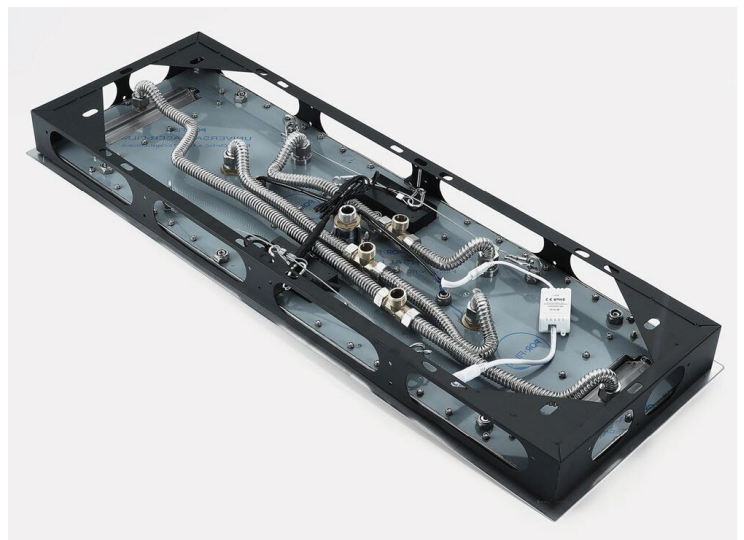

TOUCH PANEL CONTROLLED THERMOSTATIC LED RECESSED CEILING MOUNT MUSICAL WATERFALL RAINFALL SHOWER SYSTEM WITH HAND SHOWER SPECIFICATIONS

- Shower Panel /Hose Material: 304 Stainless Steel
- Shower Head Size: 900*300 mm
- Showerheads Install: Embedded Ceiling Mounted
- Concealed Mixer Install: Wall-Mounted
- LED Shower Head Functions: Rainfall, Waterfall, Mist, Water Column
- Water Pressure: 0.3 MPA
- Water Flow: 16L/min~28L/min
- Shower Accessories Material: Brass
- LED Light: Need to Connect Power
- LED Light Color: 64 Color
- Shower Hose Length: 1.5M
- AC: 100-265V 50/60Hz
- Music: Need Bluetooth

Product shown is only for installation display purpose

Touch Panel Control

- Turn On/Off Control
- MANUAL MODE**
Total 64 colors
- Auto mode setting
- AUTO MODE**
Total 11 Auto mode
- Set the speed of color change, fast/slow

All dimensions and specifications are nominal and may vary. Use actual products for accuracy in critical situations.

Shower Mixer

Product shown is only for installation display purpose

Shower Mixer Connections

Hand Shower

Flow Rate: 2.0 GPM / 7.6 LPM

Spout